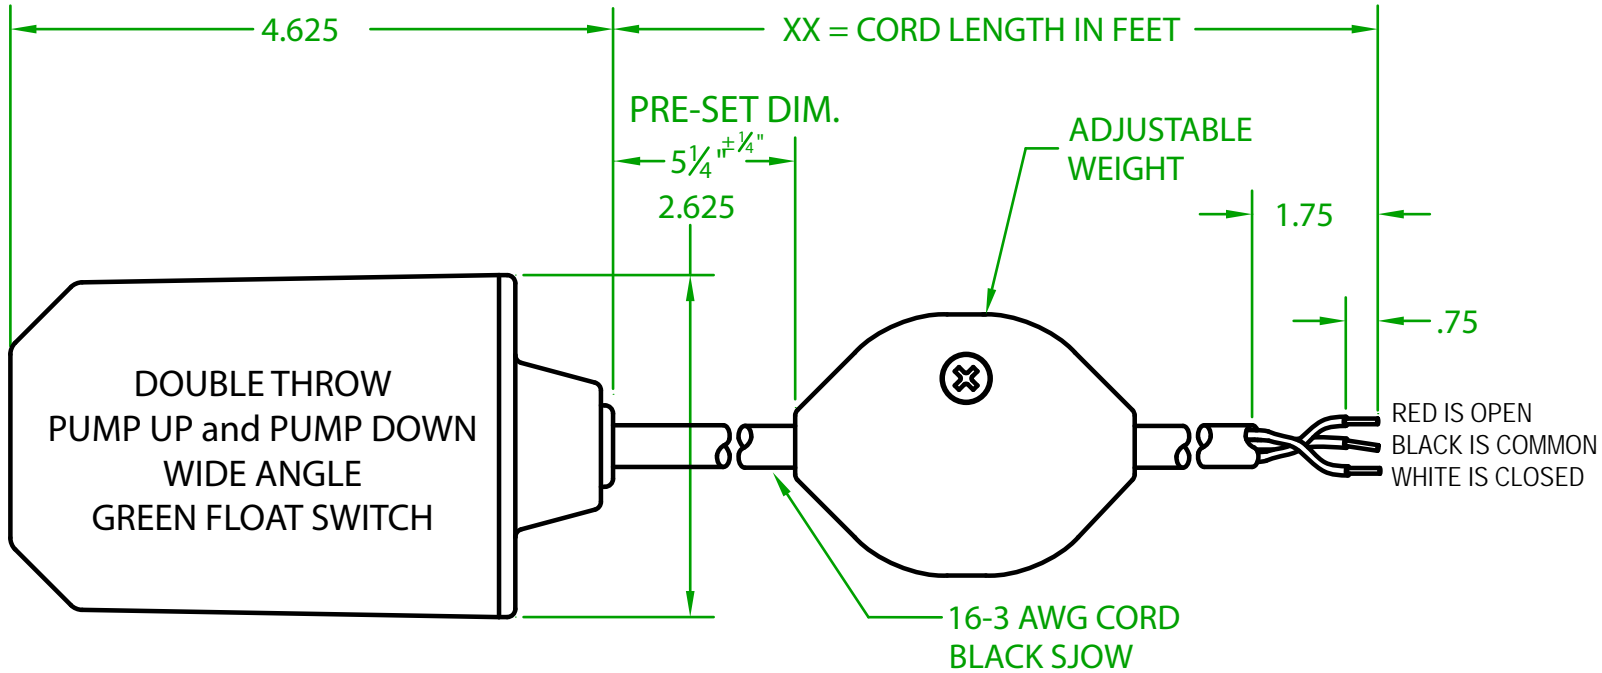

MERCURY DISPLACEMENT INDUSTRIES, INC.

Post Office Box 710 - U.S. 12 East - Edwardsburg, Michigan 49112-0710

Phone (269) 663-8574 - Fax (269) 663-2924

(800) 634-4077

GG2DWXX00 W

MECHANICAL FLOAT

OPERATING ANGLE: SWITCHES @ 45° ABOVE AND 45° BELOW HORIZONTAL

ELECTRICAL RATINGS: 1/2 H.P. @ 120/240 VAC
13 AMPS @ 120/240 VAC 58.8 LRA

FLOAT MATERIAL: A.B.S.

J.J.S. January 11, 2013

Rev. A 04-04-24

Contactors - Relays - Switches

<http://www.mdious.com>